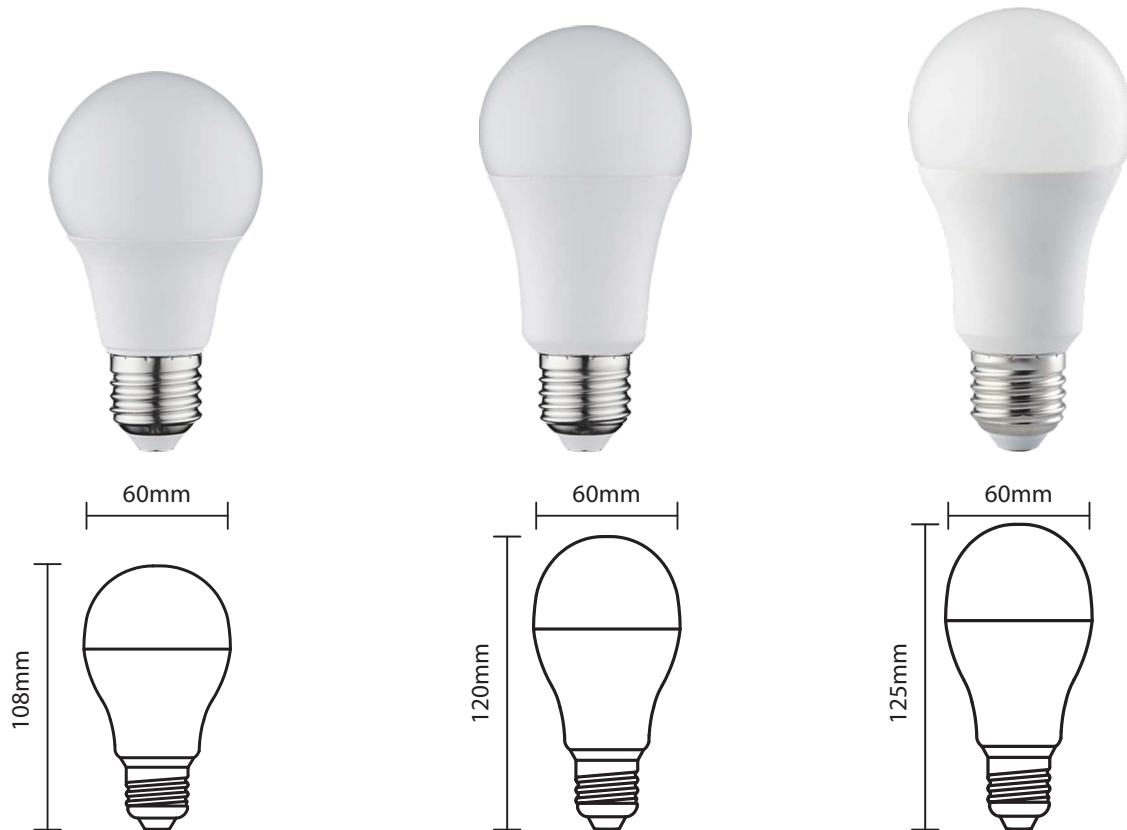

DATASHEET

ITEM NO.: S2-A60-9WA / S2-A60-12WA / S2-A60-15WA

Product Image

Model:	VBA09	VBA093K	VBA12	VBA123K	VBA15	VBA153K
Voltage:	AC220-240V 50/60Hz					
Wattage:	9W	9W	12W	12W	15W	15W
Luminous flux:	810LM	720LM	1080LM	960LM	1350LM	1200LM
Efficacy:	90LM/W	80LM/W	90LM/W	80LM/W	90LM/W	80LM/W
Color temperature:	6500K	3000K	6500K	3000K	6500K	3000K
Lampholder:	E27					
PF:	>0.5					
CRI:	>80					
Lifetime:	30000Hours					
Switching cycles:	15000