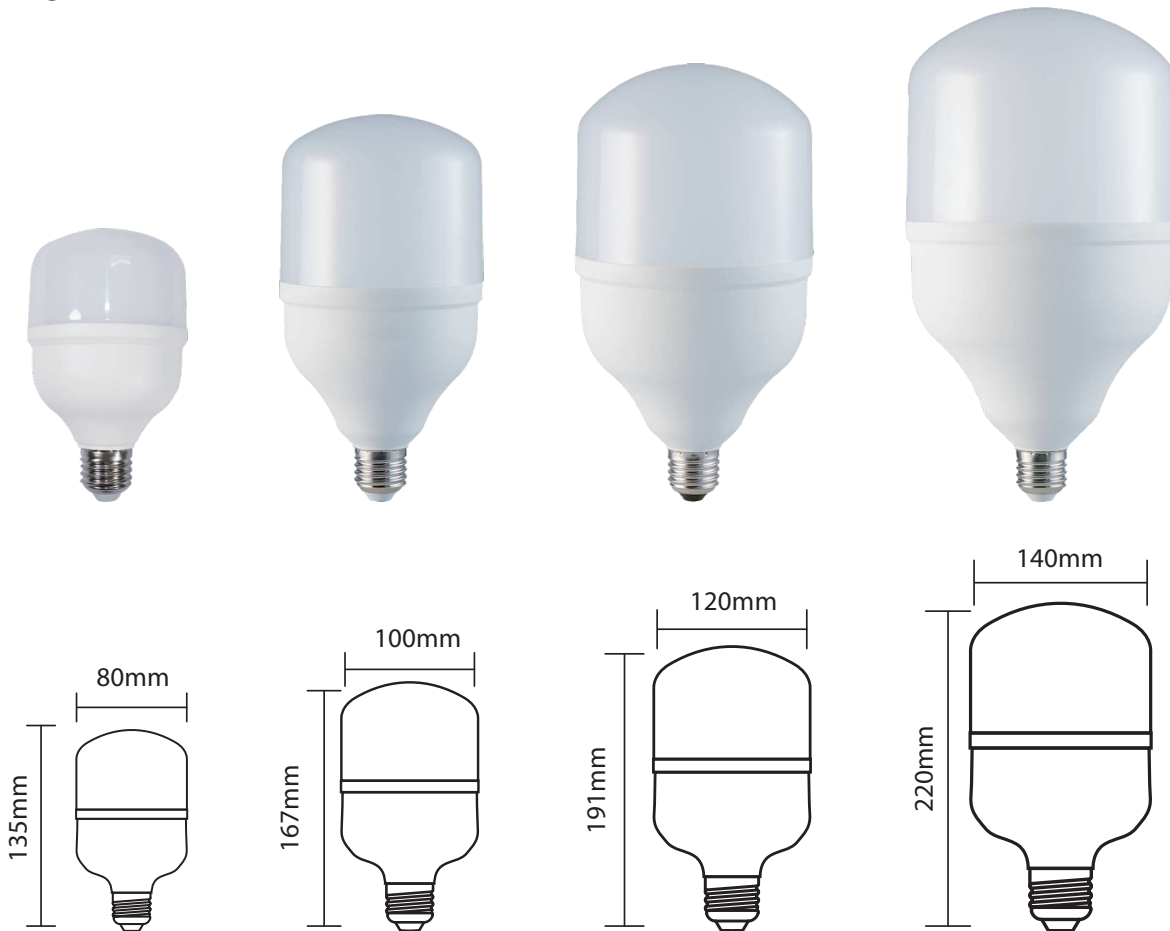

DATASHEET

ITEM NO.: S2-T80-20WA / S2-T100-30WA / S2-T120-40WA / S2-T140-50WA

Product Image

Model:	VTL20	VTL30	VTL40	VTL50
Voltage:	AC220-240V 50/60Hz			
Wattage:	20W	30W	40W	50W
Luminous flux:	1800LM	2700LM	3600LM	4500LM
Efficacy:	90LM/W			
Color temperature:	6500K			
Lampholder:	E27			
PF:	>0.5	>0.9	>0.9	>0.9
CRI:	>80			
Lifetime:	30000Hours			
Switching cycles:	15000