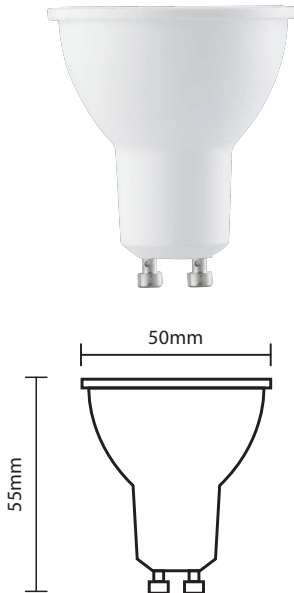

## DATASHEET

ITEM NO.: S2-GU10-7WS

### Product Image

Model:	VBC07WW/VBC07NW/VBC07
Voltage:	AC220-240V 50/60Hz
Wattage:	7W
Luminous flux:	490LM
Efficacy:	70LM/W
Color temperature:	3000K/4000K/6500K
Lampholder:	GU10
PF:	>0.5
CRI:	>80
Lifetime:	30000Hours
Switching cycles:	15000

## DATASHEET

ITEM NO.: A60 SMART BULB