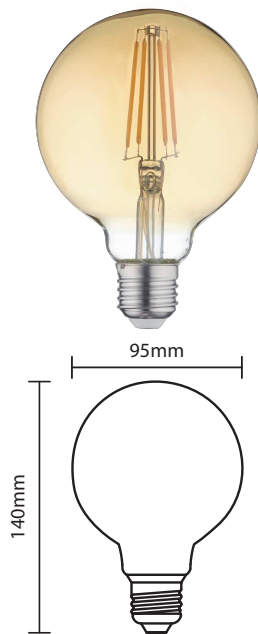

DATASHEET

ITEM NO.: S1-G95S-10WA

Product Image

Model:	VFLA10W
Voltage:	AC220-240V 50/60Hz
Wattage:	10W
Luminous flux:	1000LM
Efficacy:	100LM/W
Color temperature:	2700K
Lampholder:	E27
PF:	> 0.5
CRI:	> 80
Lifetime:	30000Hours
Switching cycles:	15000

DATASHEET

ITEM NO.: S1-ST64-8WA

Product Image