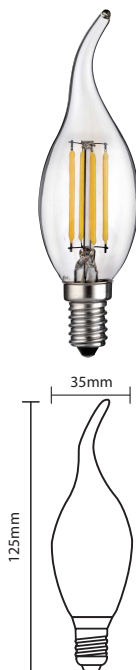

DATASHEET

ITEM NO.: S1-C35L-4WA

Product Image